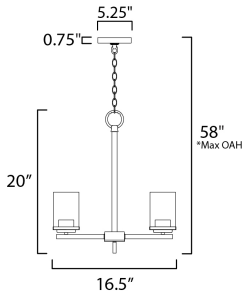

\*max overall height

**MEASUREMENTS**

- DIMENSION : 16.5" L x 16.5" W x 20" H
- MAX OAH : 58" OAH
- CANOPY : 5.25" W x 0.75" H x 5.25" L
- HANGING WEIGHT : 6.24 lb

**LAMPING**

- INPUT VOLTAGE : 120V
- BULB : 3 x 60W Incandescent E26 Medium , 180W Total
- BULB INCLUDED : (Not Included)
- DIMMABLE :